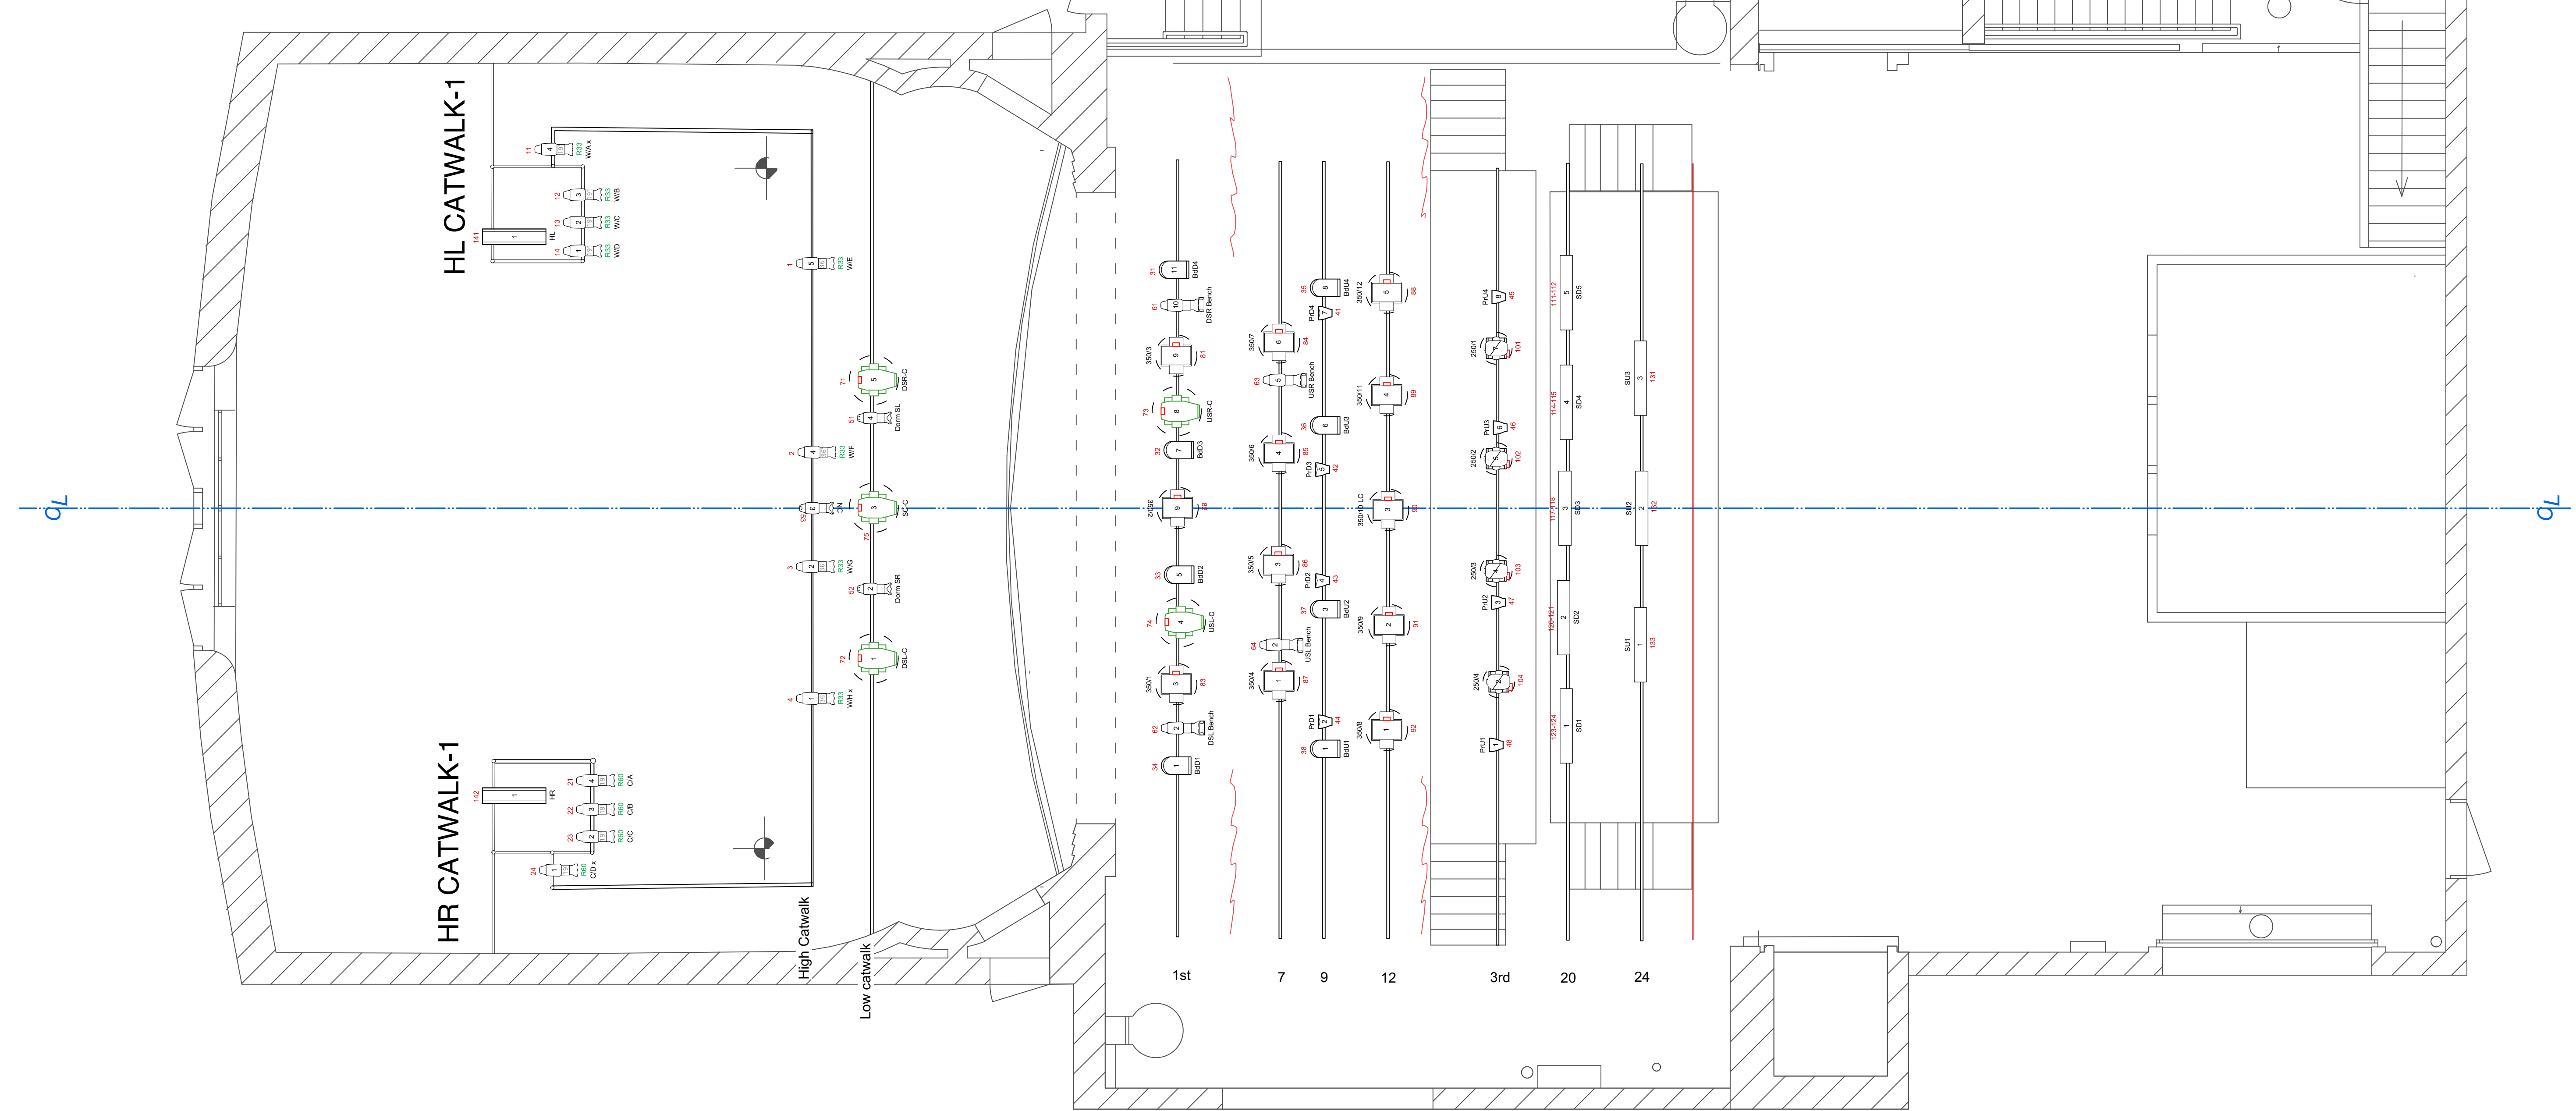

Instrument List		
Accessory	Chroma-Q Broadway	4
Light	ETC Source4 19° @ 575w	8
	ETC Source4 36° @ 575w	4
	ETC CE Source4 Jr 50deg @ 575w	3
	ETC ColorSource PAR Medium Oval @ 90w	4
	ETC ColorSource PAR Wide Oval @ 90w	4
	ETC Vivid 42 @ 648w	8
	ETC Source4 36deg @ 575w	4
	Buildlog @ 148w	8
	Robert Juliat Cricket Follow Spot @ 1kw/1.2kw	2
Moving Light	High End SoiaSpot LED @ 550w	5
	Martin MAC 250 Entour @ 250w	3
	Martin MAC 350 Entour @ 350w	12
Typical		
Color Summary	Color: R33 Size: 6.25" Count: 8 R60: 6.25" R60: 4	

1 Bare Lighting Plot
Scale: 1/4" = 1'-0"